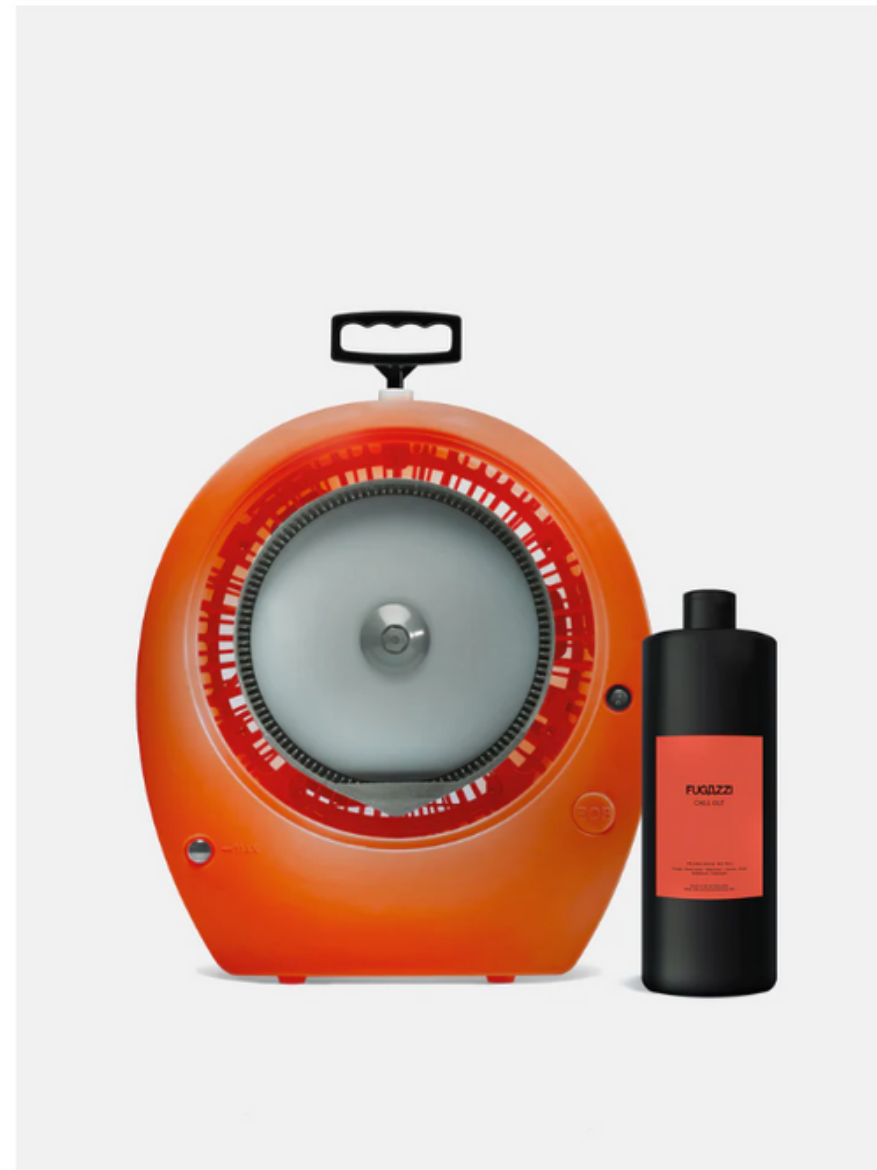

Feel the breeze

THE POWERFUL, ENERGY-EFFICIENT, AND ENVIRONMENTALLY CONSCIOUS MISTING FAN

The brand

The Skycooler is an adiabatic cooling solution that lowers the temperature by up to **10 degrees** and works by spraying water. Resulting in a cooling effect through evaporation. It is a sustainable and energy-efficient way to provide cooling without the need for air conditioning.

Skycooler Big Man

€ 3.195,00

Skycooler Table Mate

€ 499,00

Skycooler Mobile

€ 1.795,00

Limited edition

Introducing the limited edition collaboration between Skycooler and Fugazzi Fragrance. Experience the perfect combination of cooling comfort and captivating scents. This exclusive partnership brings you a unique sensory experience that will transform your surroundings.

Special: Skycooler & Fugazzi
Fragrance

€ 579,00

Chill vibes

Step into a world of ultimate refreshment and comfort with Skycooler

Cooler skies

WWW.SKYCOOLER.EU

[**CLICK HERE TO SEE ONLINE**](#)

Customize

At Skycooler, we go the extra mile to meet your needs.

We offer customization options, including a variety of colors and wraps, along with marketing applications such as logos.

A large, black, cylindrical misting fan is the central focus, spraying a fine mist of water. The fan has a circular grille on the front and a white circular component in the center. The background shows a crowd of people at an outdoor event, with trees and a white umbrella visible. The overall scene is bright and sunny.