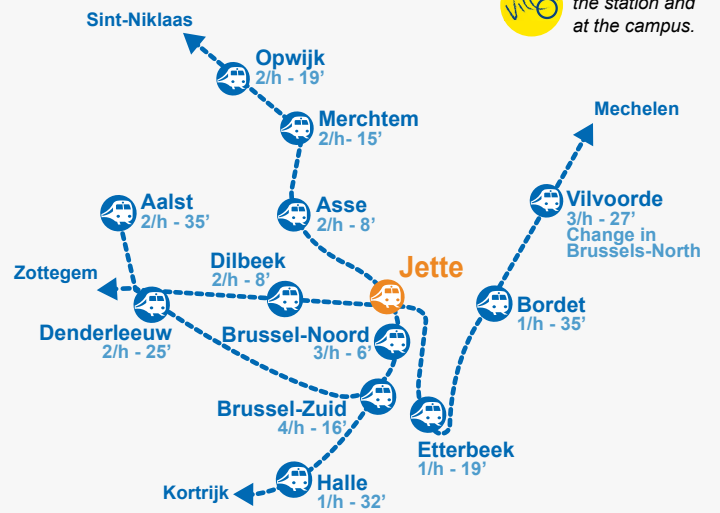

Laarbeeklaan 103, 1090 Jette

Bicycle

The campus is located near 2 cycle highways.

- Asse - Brussel
- Ringroute Brussel

The campus is located near **The Green Walk**.

There are several **bike parkings** on the campus (see detailed plan on the next page).
There's a secure bike parking in building B. There are also **showers**.

There's a **bicycle repair station** at the entrance of building A.

Bus/tram

	9	Simonis - Dikke-Beuk	6/h		MIVB
	13	Zwarte Vijvers - UZ-VUB	5/h		
	14	Heizel - Brussel-Noord station	5/h		
	88	De Brouckère - UZ-VUB	5/h		
	245	Dendermonde - Brussel	5/h		
	810	Halle - Ruisbroek - Dilbeek - Jette	5/h		
	820	Zaventem - Vilvoorde - Jette	5/h		DE LIJN

Train

Connections station Jette

Villo!-bikes at the station and at the campus.

	14	88	11'		Jette
	14	245	10'		Brussel-Noord
	14	245	40'		Brussel-Noord
	14	245	25'		Brussel-Zuid
	9	2	35'		Brussel-Zuid
	9	6	32'		Brussel-Zuid

Car

VUB is accessible via the **R0**. Take exit **9-Jette** and merge onto Dikke-Beuklaan. Turn right onto Laarbeeklaan and take access 4 into the Brussels Health Campus.

There are several **car parks** on the campus (see detailed plan on the next page).
You can also park on the VUB car park at the Green Energy Park, accessible via exit 10 of the R0.