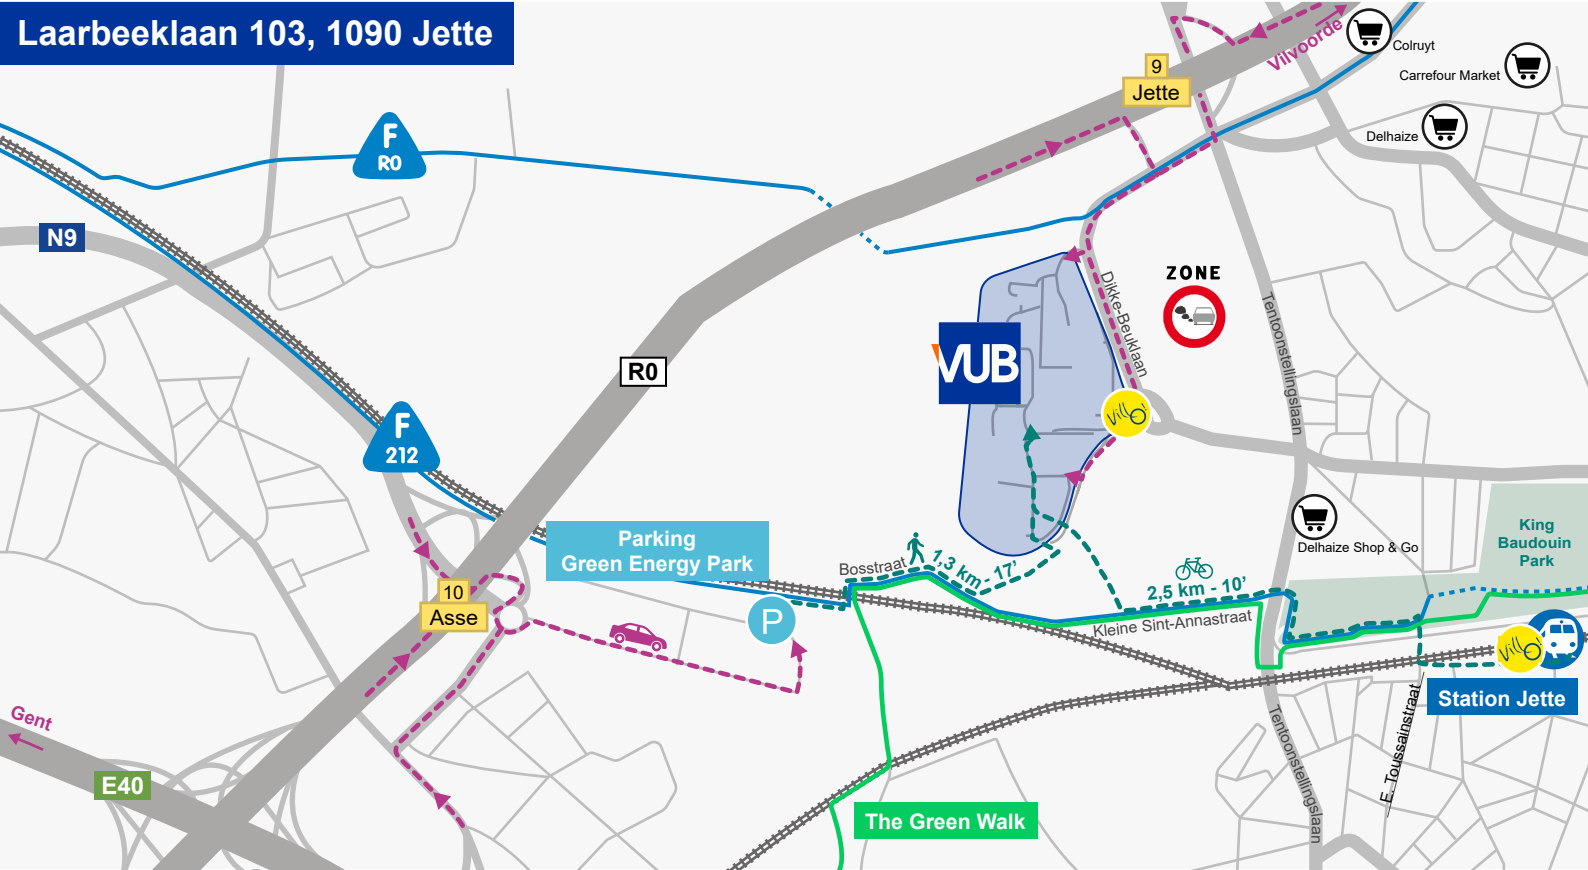

Laarbeeklaan 103, 1090 Jette

Bicycle

The campus is located near 2 cycle highways.

- Asse - Brussel
- Ringroute Brussel

The campus is located near **The Green Walk**.

There are several **bike parkings** on the campus (see detailed plan on the next page).
There's a secure bike parking in building B. There are also **showers**.

There's a **bicycle repair station** at the entrance of building A.

Bus/tram

	9	Simonis - Dikke-Beuk	6/h		MIVB
	13	Zwarte Vijvers - UZ-VUB	5/h		
	14	Heizel - Brussel-Noord station	5/h		
	88	De Brouckère - UZ-VUB	5/h		
	245	Dendermonde - Brussel	5/h		
	810	Halle - Ruisbroek - Dilbeek - Jette	5/h		
	820	Zaventem - Vilvoorde - Jette	5/h		DE LIJN

Car

VUB is accessible via the **R0**. Take exit **9-Jette** and merge onto Dikke-Beuklaan. Turn right onto Laarbeeklaan and take access 4 into the Brussels Health Campus.

There are several **car parks** on the campus (see detailed plan on the next page).
You can also park on the VUB car park at the Green Energy Park, accessible via exit 10 of the R0.

ZONE Brussels Health Campus is situated in the **LEZ-zone** of the Brussels Capital Region.

- ### Legend
- Building entrance
 - Walking/cycling route
 - Open bike parking
 - Covered bike parking
 - Secure bike parking
 - Bicycle repair station
 - Bus/tram stop
 - Villo! station
 - Cambio station
 - Entrance by car
 - Car park
 - Underground car park (free)
 - Car park (paying)
 - Barrier
 - One-way street
 - Faculty secretariat
Medicine & Pharmacy: A
Physical Education & Physiotherapy: B
 - Library
 - Restaurant
 - Tempus
 - BOJ party hall