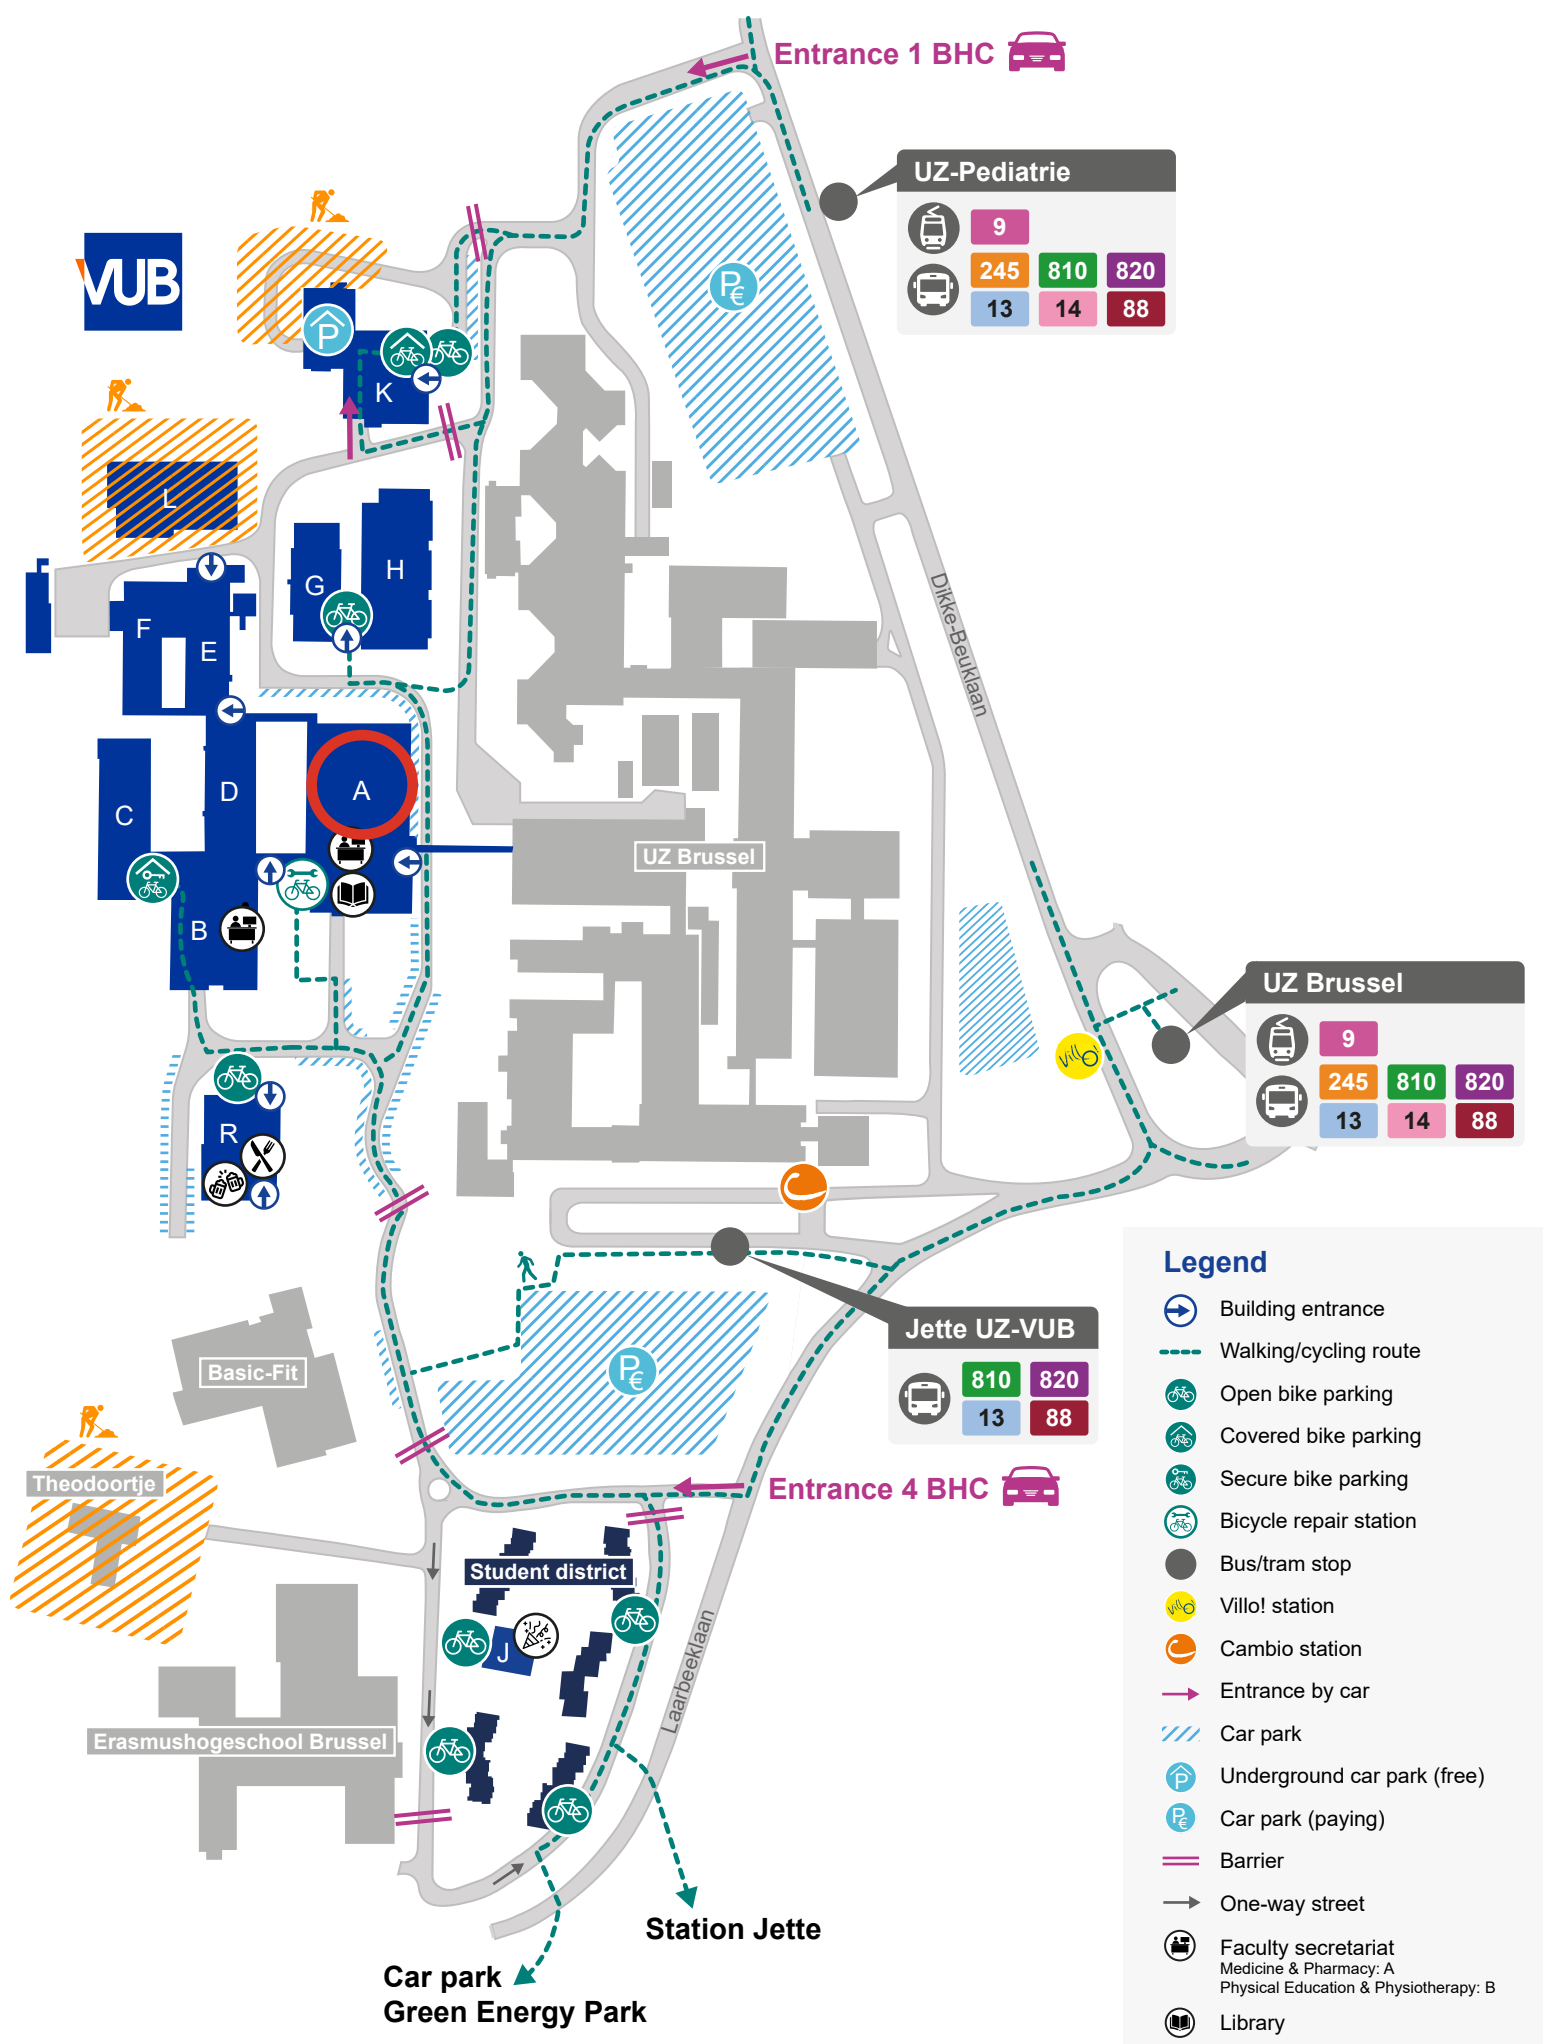

Laarbeeklaan 103, 1090 Jette

Bicycle

The campus is located near 2 cycle highways.

- Asse - Brussel
- Ringroute Brussel

The campus is located near **The Green Walk**.

There are several **bike parkings** on the campus (see detailed plan on the next page).
There's a secure bike parking in building B. There are also **showers**.

Train

Connections station Jette

Villo!-bikes at the station and at the campus.

	14	88	11'		Jette
	14	245	10'		Brussel-Noord
	14	245	40'		Brussel-Noord
	14	245	25'		Brussel-Zuid
	9	2	35'		Brussel-Zuid
	9	6	32'		Brussel-Zuid

Car

VUB is accessible via the **R0**. Take exit **9-Jette** and merge onto Dikke-Beuklaan. Turn right onto Laarbeeklaan and take access 4 into the Brussels Health Campus.

There are several **car parks** on the campus (see detailed plan on the next page).
You can also park on the VUB car park at the Green Energy Park, accessible via exit 10 of the R0.

ZONE Brussels Health Campus is situated in the **LEZ-zone** of the Brussels Capital Region.

- ### Legend
- Building entrance
 - Walking/cycling route
 - Open bike parking
 - Covered bike parking
 - Secure bike parking
 - Bicycle repair station
 - Bus/tram stop
 - Villo! station
 - Cambio station
 - Entrance by car
 - Car park
 - Underground car park (free)
 - Car park (paying)
 - Barrier
 - One-way street
 - Faculty secretariat
Medicine & Pharmacy: A
Physical Education & Physiotherapy: B
 - Library
 - Restaurant
 - Tempus
 - BOJ party hall